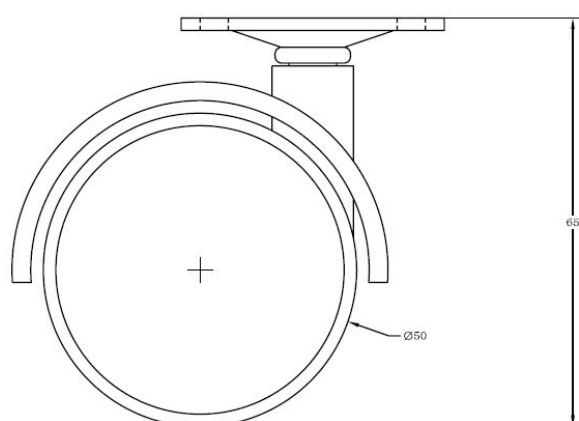

PRODUCT SHEET

Description:

Twin Wheel Castor $\varnothing 50\text{mm}$, Black PA, Top Pl 42x42x2mm, cc 32x32mm, Mounting Height: 65mm

Item number:

08.04.097-0

Units	Box	Carton	HS Code	Barcode
Pcs.	4	300	8302200090	 5704866005562