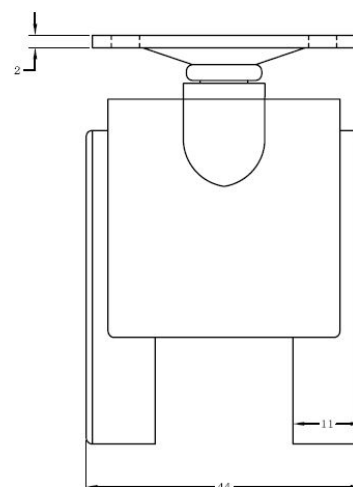

PRODUCT SHEET

Description:

Twin Wheel Castor $\varnothing 50\text{mm}$, Black PA, Top Pl 42x42x2mm, cc 32x32mm, Mounting Height: 65mm

Item number:

08.04.097-0

Units	Box	Carton	HS Code	Barcode
Pcs.	4	300	8302200090	 5704866005562