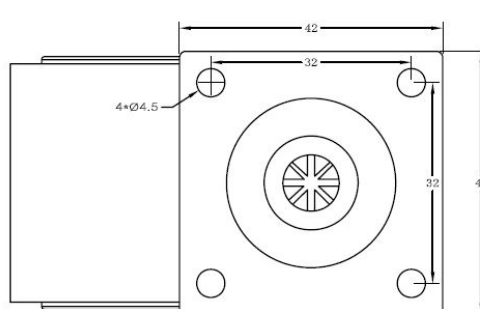

PRODUCT SHEET

Description:

Twin Wheel Castor $\varnothing 50\text{mm}$, Black PA, Top Pl 42x42x2mm, cc 32x32mm, Mounting Height: 65mm

Item number:

08.04.097-0

Units	Box	Carton	HS Code	Barcode
Pcs.	4	300	8302200090	 5704866005562